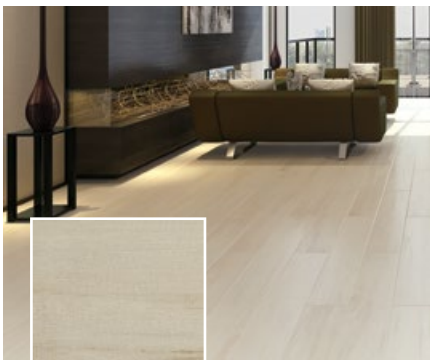

Springwood Bianco