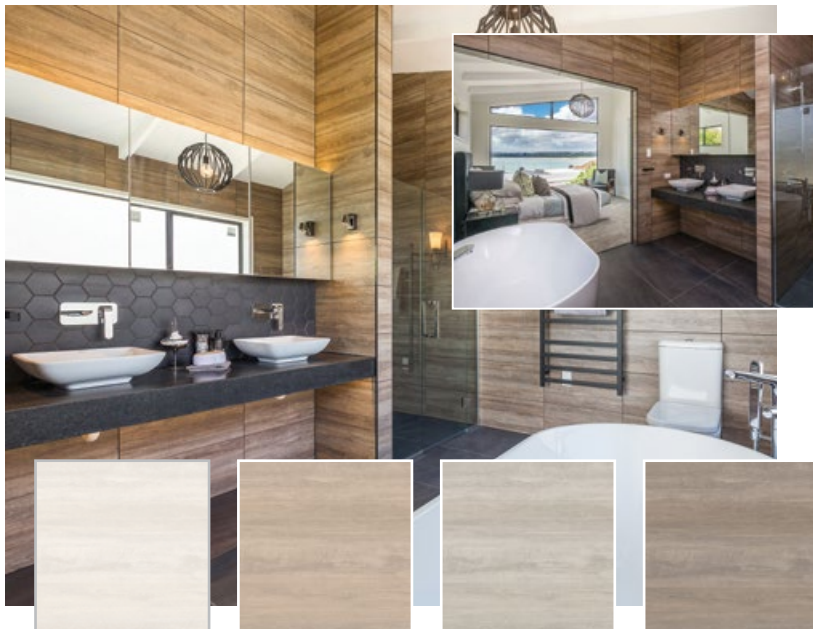

Heartwood White

Heartwood Blonde

Heartwood Eucalyptus

Heartwood Walnut

Available in interior as well as exterior finish!

Roverwood Pine

Roverwood Natural

It makes sense when selecting finishings, to ensure chosen products will **stand the test of time**. Soft flooring is inherently less permanent and some would say only a temporary flooring due to its softness in regards to surface hardness and susceptibility to deep abrasion and wear. A properly installed tile floor will **outperform** and **outlast** all other flooring options on the New Zealand market. Timber tile is perfectly suited for floors and walls in all living spaces of the home.