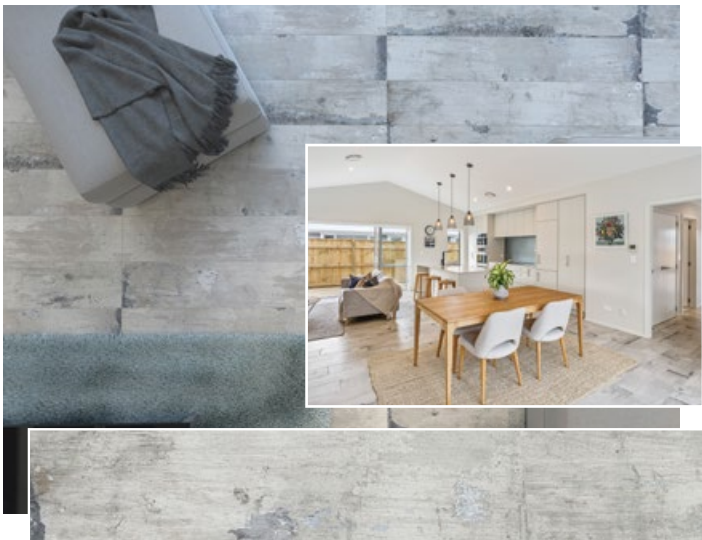

Olden Grigio

CROSSWOOD EBONY | 200x1200mm | PEI 4 | R10