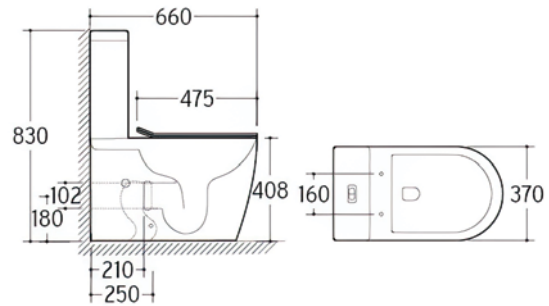

NAPOLI ROUND 2062
690x390x830mm