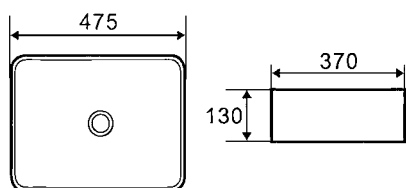

CAPRI BLACK 102MB
358x358x137mm

MODERNA 78106
415x415x145mm

BASINS

PARMA 102MW
358x358x137mm

MILAN TRAY BLACK 78109MB
500x390x130mm

MILAN TRAY WHITE 78109
500x390x130mm

RIMINI 8048
410x410x165mm

SIENNA 8049
475x370x130mm

VERONA 8050
410x410x145mm

VENICE CRESCENT E463
415x365x100mm

BASIN WASTE

CHROME

GOLDEN

CERAMIC WHITE

MATT BLACK

VENICE ROUND E465
410x410x100mm