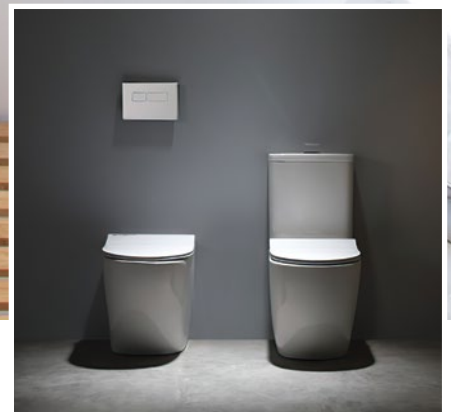

unika

LIVING WITH TILE WAREHOUSE

Contact your local store:

tile
warehouse
for design inspiration

0800 289 845 | www.tilewarehouse.co.nz