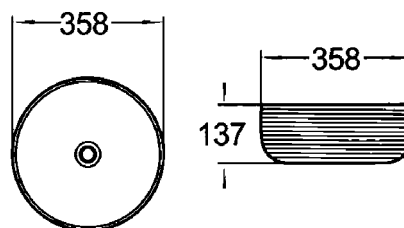

MODERNA 78106
415x415x145mm