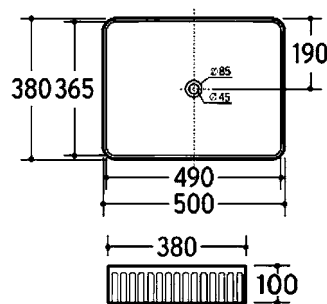

VENICE TRAY E467
500x380x100mm