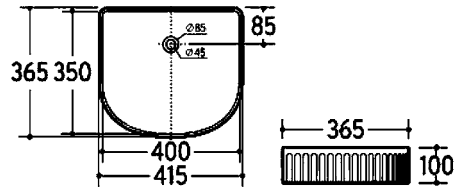

CAPRI BLACK 102MB
358x358x137mm

MODERNA 78106
415x415x145mm

BASINS

PARMA 102MW
358x358x137mm

MILAN TRAY BLACK 78109MB
500x390x130mm

MILAN TRAY WHITE 78109
500x390x130mm

RIMINI 8048
410x410x165mm

SIENNA 8049
475x370x130mm

VERONA 8050
410x410x145mm

VENICE CRESCENT E463
415x365x100mm

BASIN WASTE

CHROME

GOLDEN

CERAMIC WHITE

MATT BLACK

VENICE ROUND E465
410x410x100mm