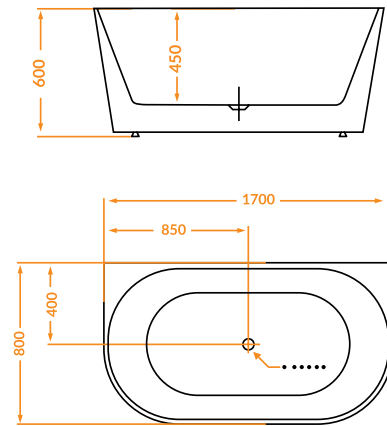

EDGE ACRYLIC BATH
UNIKA SY-532

2.5cm edge with overflow

1700x800x600mm

ROUND BACK TO WALL ACRYLIC BATH
UNIKA SY-550

2.5cm edge with overflow

1700x800x600mm

1500x750x600mm

SQUARE ACRYLIC BATH
UNIKA SY-551 / UNIKA SY-551A (Slim edge)

2.5cm edge with overflow

1700x800x600mm

OVAL ACRYLIC BATH
UNIKA SY-531

2.5cm edge with overflow

1700x800x600mm

OVAL FREESTANDING ACRYLIC BATH
UNIKA SY-533

2.5cm edge with overflow

1700x810x600mm

CORNER LEFT / CORNER RIGHT
UNIKA SY-ZS01L / UNIKA SY-ZS01R

2.5cm edge with overflow.

1700x800x600mm

unika

LIVING WITH TILE WAREHOUSE

BASINS

Warranty: 5 years ceramic basins. Terms and conditions apply.

CAPRI WHITE 102
358x358x137mm

VERONA 8050
410x410x145mm

VENICE CRESCENT E463
415x365x100mm

BASIN WASTE

CHROME

GOLDEN

CERAMIC WHITE

MATT BLACK

VENICE ROUND E465
410x410x100mm