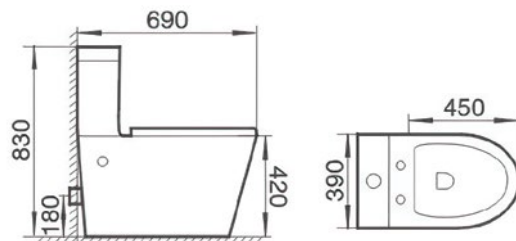

VERONA 8050
410x410x145mm

VENICE CRESCENT E463
415x365x100mm

BASIN WASTE

CHROME

GOLDEN

CERAMIC WHITE

MATT BLACK

VENICE ROUND E465
410x410x100mm

PROVENZA 2337
660x370x830mm

S-trap 250mm
P-trap 180mm

NAPOLI ROUND 2062
690x390x830mm

European height toilet (ie: higher)

P-trap: 180mm roughing-in

unika

LIVING WITH TILE WAREHOUSE

TAPS & SHOWERS