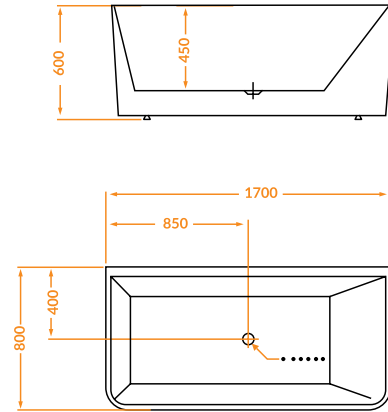

EDGE ACRYLIC BATH
UNIKA SY-532

2.5cm edge with overflow

1700x800x600mm

ROUND BACK TO WALL ACRYLIC BATH
UNIKA SY-550

2.5cm edge with overflow

1700x800x600mm

1500x750x600mm

SQUARE ACRYLIC BATH
UNIKA SY-551 / UNIKA SY-551A (Slim edge)

2.5cm edge with overflow

1700x800x600mm

OVAL ACRYLIC BATH
UNIKA SY-531

2.5cm edge with overflow

1700x800x600mm

OVAL FREESTANDING ACRYLIC BATH
UNIKA SY-533

2.5cm edge with overflow

1700x810x600mm

VERONA 8050
410x410x145mm

VENICE CRESCENT E463
415x365x100mm

BASIN WASTE

CHROME

GOLDEN

CERAMIC WHITE

MATT BLACK

VENICE ROUND E465
410x410x100mm