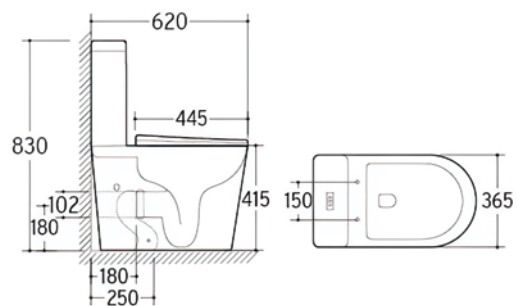

VERONA 8050
410x410x145mm

VENICE CRESCENT E463
415x365x100mm

BASIN WASTE

CHROME

GOLDEN

CERAMIC WHITE

MATT BLACK

VENICE ROUND E465
410x410x100mm

PROVENZA 2337
660x370x830mm

S-trap 250mm
P-trap 180mm

NAPOLI ROUND 2062
690x390x830mm

European height toilet (ie: higher)

P-trap: 180mm roughing-in

unika

LIVING WITH TILE WAREHOUSE

TAPS & SHOWERS