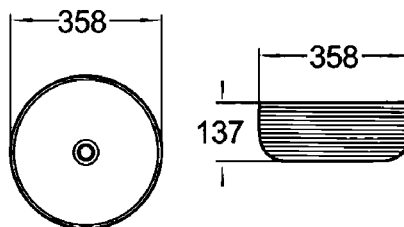

2.5cm edge with overflow

1700x800x600mm

OVAL ACRYLIC BATH
UNIKA SY-531

2.5cm edge with overflow

1700x800x600mm

OVAL FREESTANDING ACRYLIC BATH
UNIKA SY-533

2.5cm edge with overflow

1700x810x600mm

CORNER LEFT / CORNER RIGHT
UNIKA SY-ZS01L / UNIKA SY-ZS01R

2.5cm edge with overflow.

1700x800x600mm

unika

LIVING WITH TILE WAREHOUSE

BASINS

Warranty: 5 years ceramic basins. Terms and conditions apply.

CAPRI WHITE 102
358x358x137mm

CAPRI BLACK 102MB
358x358x137mm

MODERNA 78106
415x415x145mm

BASINS

PARMA 102MW
358x358x137mm

MILAN TRAY BLACK 78109MB
500x390x130mm

MILAN TRAY WHITE 78109
500x390x130mm

RIMINI 8048
410x410x165mm

SIENNA 8049
475x370x130mm

VERONA 8050
410x410x145mm

VENICE CRESCENT E463
415x365x100mm

BASIN WASTE

CHROME

GOLDEN

CERAMIC WHITE

MATT BLACK

VENICE ROUND E465
410x410x100mm