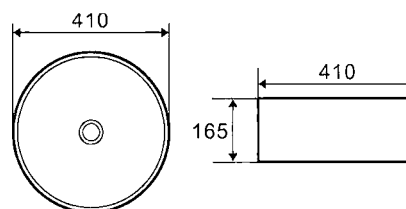

CAPRI BLACK 102MB
358x358x137mm

MODERNA 78106
415x415x145mm

BASINS

PARMA 102MW
358x358x137mm

MILAN TRAY BLACK 78109MB
500x390x130mm

MILAN TRAY WHITE 78109
500x390x130mm

RIMINI 8048
410x410x165mm

SIENNA 8049
475x370x130mm

VERONA 8050
410x410x145mm

VENICE CRESCENT E463
415x365x100mm

BASIN WASTE

CHROME

GOLDEN

CERAMIC WHITE

MATT BLACK

VENICE ROUND E465
410x410x100mm