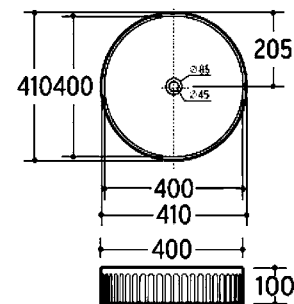

VERONA 8050
410x410x145mm

VENICE CRESCENT E463
415x365x100mm

BASIN WASTE

CHROME

GOLDEN

CERAMIC WHITE

MATT BLACK

VENICE ROUND E465
410x410x100mm