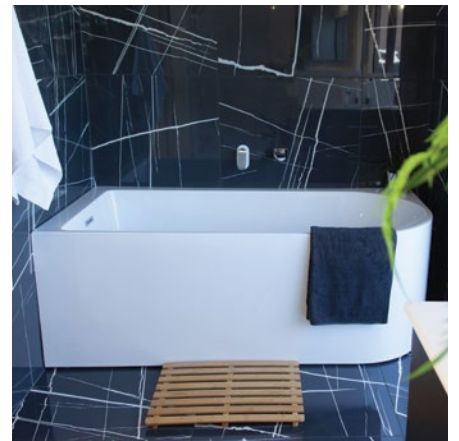

BATHS

UNIKA Baths are made from 6mm American acrylic with stainless steel frames. American standard acrylic has a durable surface with excellent thermal properties that, unlike many options on the market, retain water temperature for longer.

EDGE ACRYLIC BATH
UNIKA SY-532

2.5cm edge with overflow

1700x800x600mm

ROUND BACK TO WALL ACRYLIC BATH
UNIKA SY-550

2.5cm edge with overflow

1700x800x600mm

1500x750x600mm

SQUARE ACRYLIC BATH
UNIKA SY-551 / UNIKA SY-551A (Slim edge)

2.5cm edge with overflow

1700x800x600mm

OVAL ACRYLIC BATH
UNIKA SY-531

2.5cm edge with overflow

1700x800x600mm

OVAL FREESTANDING ACRYLIC BATH
UNIKA SY-533

2.5cm edge with overflow

1700x810x600mm