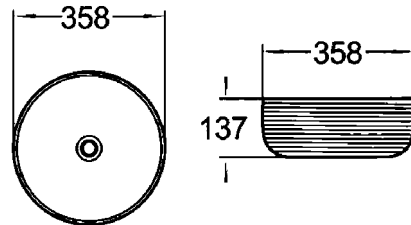

CORNER LEFT / CORNER RIGHT
UNIKA SY-ZS01L / UNIKA SY-ZS01R

2.5cm edge with overflow.

1700x800x600mm

unika

LIVING WITH TILE WAREHOUSE

BASINS

Warranty: 5 years ceramic basins. Terms and conditions apply.

CAPRI WHITE 102
358x358x137mm

CAPRI BLACK 102MB
358x358x137mm

MODERNA 78106
415x415x145mm

BASINS

PARMA 102MW
358x358x137mm

MILAN TRAY BLACK 78109MB
500x390x130mm

MILAN TRAY WHITE 78109
500x390x130mm

RIMINI 8048
410x410x165mm

SIENNA 8049
475x370x130mm

VERONA 8050
410x410x145mm

VENICE CRESCENT E463
415x365x100mm

BASIN WASTE

CHROME

GOLDEN

CERAMIC WHITE

MATT BLACK

VENICE ROUND E465
410x410x100mm