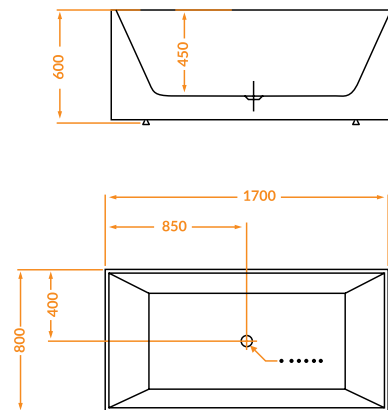

EDGE ACRYLIC BATH
UNIKA SY-532

2.5cm edge with overflow

1700x800x600mm

ROUND BACK TO WALL ACRYLIC BATH
UNIKA SY-550

2.5cm edge with overflow

1700x800x600mm

1500x750x600mm

SQUARE ACRYLIC BATH
UNIKA SY-551 / UNIKA SY-551A (Slim edge)

2.5cm edge with overflow

1700x800x600mm

OVAL ACRYLIC BATH
UNIKA SY-531

2.5cm edge with overflow

1700x800x600mm

OVAL FREESTANDING ACRYLIC BATH
UNIKA SY-533

2.5cm edge with overflow

1700x810x600mm

VERONA 8050
410x410x145mm

VENICE CRESCENT E463
415x365x100mm

BASIN WASTE

CHROME

GOLDEN

CERAMIC WHITE

MATT BLACK

VENICE ROUND E465
410x410x100mm