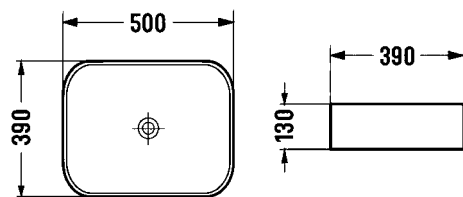

CAPRI BLACK 102MB
358x358x137mm

MODERNA 78106
415x415x145mm

BASINS

PARMA 102MW
358x358x137mm

MILAN TRAY BLACK 78109MB
500x390x130mm

MILAN TRAY WHITE 78109
500x390x130mm

RIMINI 8048
410x410x165mm

SIENNA 8049
475x370x130mm

VERONA 8050
410x410x145mm

VENICE CRESCENT E463
415x365x100mm

BASIN WASTE

CHROME

GOLDEN

CERAMIC WHITE

MATT BLACK

VENICE ROUND E465
410x410x100mm