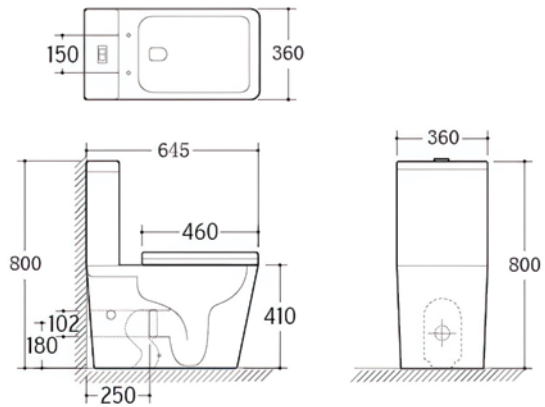

MATERA 2338
620x365x830mm

S-trap 250mm
P-trap 180mm