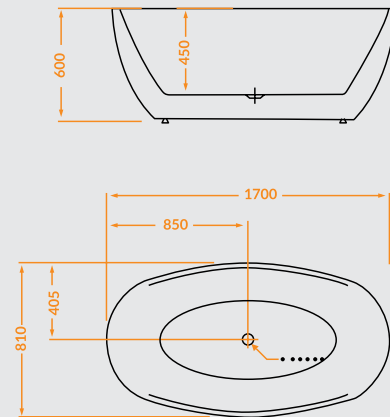

EDGE ACRYLIC BATH
UNIKA SY-532

2.5cm edge with overflow

1700x800x600mm

ROUND BACK TO WALL ACRYLIC BATH
UNIKA SY-550

2.5cm edge with overflow

1700x800x600mm

1500x750x600mm

SQUARE ACRYLIC BATH
UNIKA SY-551 / UNIKA SY-551A (Slim edge)

2.5cm edge with overflow

1700x800x600mm

OVAL ACRYLIC BATH
UNIKA SY-531

2.5cm edge with overflow

1700x800x600mm

OVAL FREESTANDING ACRYLIC BATH
UNIKA SY-533

2.5cm edge with overflow

1700x810x600mm

CORNER LEFT / CORNER RIGHT
UNIKA SY-ZS01L / UNIKA SY-ZS01R

2.5cm edge with overflow.

1700x800x600mm

unika

LIVING WITH TILE WAREHOUSE

BASINS

Warranty: 5 years ceramic basins. Terms and conditions apply.

CAPRI WHITE 102
358x358x137mm

VERONA 8050
410x410x145mm

VENICE CRESCENT E463
415x365x100mm

BASIN WASTE

CHROME

GOLDEN

CERAMIC WHITE

MATT BLACK

VENICE ROUND E465
410x410x100mm