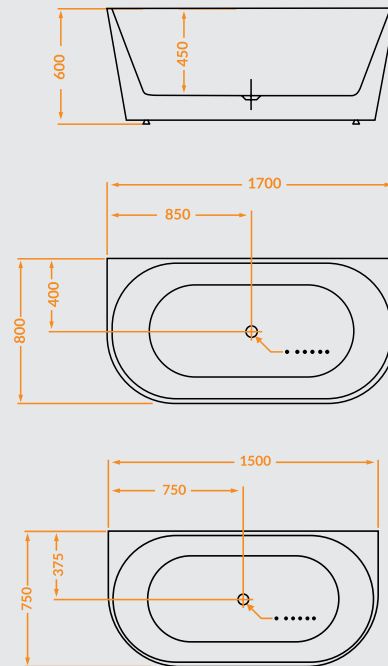

EDGE ACRYLIC BATH
UNIKA SY-532

2.5cm edge with overflow

1700x800x600mm

ROUND BACK TO WALL ACRYLIC BATH
UNIKA SY-550

2.5cm edge with overflow

1700x800x600mm

1500x750x600mm

SQUARE ACRYLIC BATH
UNIKA SY-551 / UNIKA SY-551A (Slim edge)

2.5cm edge with overflow

1700x800x600mm

OVAL ACRYLIC BATH
UNIKA SY-531

2.5cm edge with overflow

1700x800x600mm

OVAL FREESTANDING ACRYLIC BATH
UNIKA SY-533

2.5cm edge with overflow

1700x810x600mm

CORNER LEFT / CORNER RIGHT
UNIKA SY-ZS01L / UNIKA SY-ZS01R

2.5cm edge with overflow.

1700x800x600mm

unika

LIVING WITH TILE WAREHOUSE

BASINS

Warranty: 5 years ceramic basins. Terms and conditions apply.

CAPRI WHITE 102
358x358x137mm

VERONA 8050
410x410x145mm

VENICE CRESCENT E463
415x365x100mm

BASIN WASTE

CHROME

GOLDEN

CERAMIC WHITE

MATT BLACK

VENICE ROUND E465
410x410x100mm