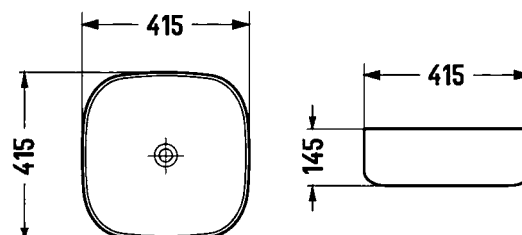

CAPRI WHITE 102
358x358x137mm

CAPRI BLACK 102MB
358x358x137mm

MODERNA 78106
415x415x145mm