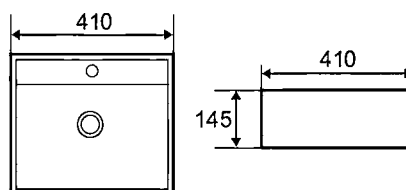

CAPRI BLACK 102MB
358x358x137mm

MODERNA 78106
415x415x145mm

BASINS

PARMA 102MW
358x358x137mm

MILAN TRAY BLACK 78109MB
500x390x130mm

MILAN TRAY WHITE 78109
500x390x130mm

RIMINI 8048
410x410x165mm

SIENNA 8049
475x370x130mm

VERONA 8050
410x410x145mm

VENICE CRESCENT E463
415x365x100mm

BASIN WASTE

CHROME

GOLDEN

CERAMIC WHITE

MATT BLACK

VENICE ROUND E465
410x410x100mm