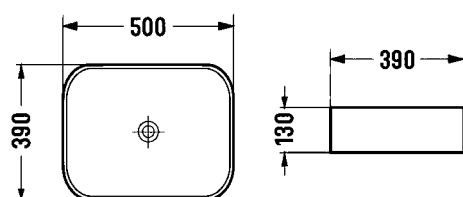

CAPRI BLACK 102MB
358x358x137mm

MODERNA 78106
415x415x145mm

BASINS

PARMA 102MW
358x358x137mm

MILAN TRAY BLACK 78109MB
500x390x130mm

MILAN TRAY WHITE 78109
500x390x130mm

RIMINI 8048
410x410x165mm

SIENNA 8049
475x370x130mm

VERONA 8050
410x410x145mm

VENICE CRESCENT E463
415x365x100mm

BASIN WASTE

CHROME

GOLDEN

CERAMIC WHITE

MATT BLACK

VENICE ROUND E465
410x410x100mm