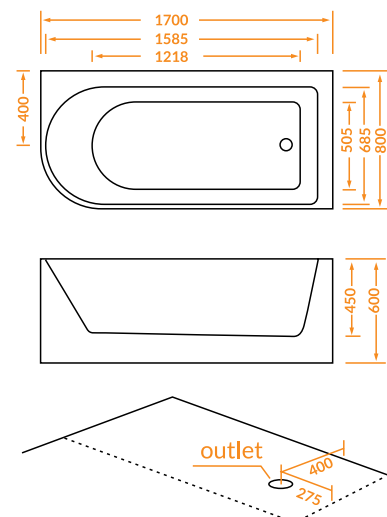

EDGE ACRYLIC BATH
UNIKA SY-532

2.5cm edge with overflow

1700x800x600mm

ROUND BACK TO WALL ACRYLIC BATH
UNIKA SY-550

2.5cm edge with overflow

1700x800x600mm

1500x750x600mm

SQUARE ACRYLIC BATH
UNIKA SY-551 / UNIKA SY-551A (Slim edge)

2.5cm edge with overflow

1700x800x600mm

OVAL ACRYLIC BATH
UNIKA SY-531

2.5cm edge with overflow

1700x800x600mm

OVAL FREESTANDING ACRYLIC BATH
UNIKA SY-533

2.5cm edge with overflow

1700x810x600mm

CORNER LEFT / CORNER RIGHT
UNIKA SY-ZS01L / UNIKA SY-ZS01R

2.5cm edge with overflow.

1700x800x600mm

unika

LIVING WITH TILE WAREHOUSE

BASINS

Warranty: 5 years ceramic basins. Terms and conditions apply.

CAPRI WHITE 102
358x358x137mm

VERONA 8050
410x410x145mm

VENICE CRESCENT E463
415x365x100mm

BASIN WASTE

CHROME

GOLDEN

CERAMIC WHITE

MATT BLACK

VENICE ROUND E465
410x410x100mm