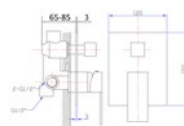

LINE DRAWING

SETO COLLECTION

VERONA XTRA COLLECTION