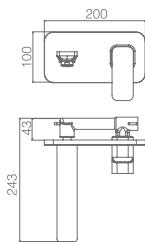

HYB 66-601
HYB 66-601CW
HYB 66-601MB
HYB 66-601MB-R