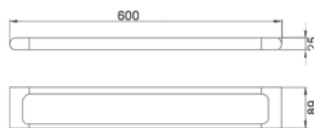

Kara Single Towel Rail
3603-600 (600mm)
3603-800 (800mm)