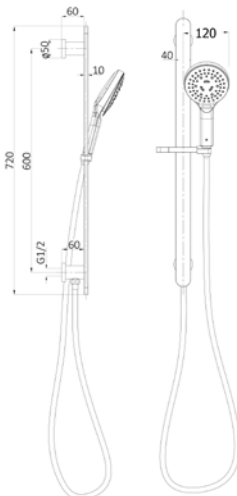

Seto Sliding Shower Rail  
Chrome  
HPA66-301

Product Type: Sliding Rail Shower  
Colour: Chrome  
WELS Star Rating: 4 (7.0L/min)

KARA & SETO SLIDING SHOWER - CHROME

**Kara Sliding Shower Rail with Integrated Water Inlet**  
**Matt Black**  
**HPA11-301D-B**

Product Type: Sliding Rail Shower  
 Colour: Matt Black  
 WELS Star Rating: 4 (7.5L/min)

**Kara Sliding Shower Rail**  
**Matt Black**  
**HPA11-301-B**

Product Type: Sliding Rail Shower  
 Colour: Matt Black  
 WELS Star Rating: 4 (7.5L/min)

**Seto Sliding Shower Rail with Integrated Water Inlet**  
**Matt Black**  
**HPA66-301D-B**

Product Type: Sliding Rail Shower  
 Colour: Matt Black  
 WELS Star Rating: 4 (7.5L/min)

**Seto Sliding Shower Rail**  
**Matt Black**  
**HPA66-301-B**