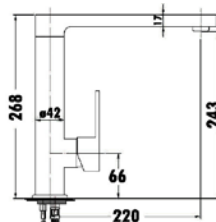

PSS1008SB
PSS1008SB-B