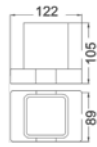

Seto Tumbler Holder
3806