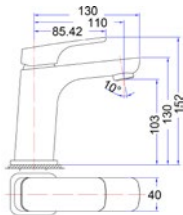

PSL2001
PSL2001-B