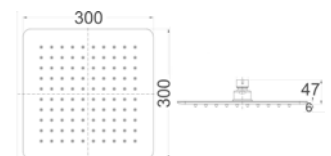

Product Type : Overhead Shower
Colour: Polished SS304
300mm Curved panel & flat back
Wels ,Star Rating: 4 (7.5L/Min)