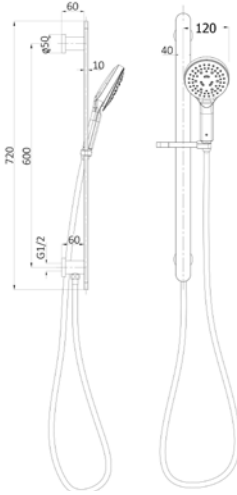

Product Type: Sliding Rail Shower
Colour: Matt Black
WELS Star Rating: 4 (7.5L/min)

Kara Sliding Shower Rail
Matt Black
HPA11-301-B