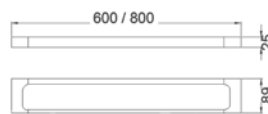

Seto Single Towel Rail  
3803-600 (600mm)  
3803-800 (800mm)

Seto Double Towel Rail  
3804-600 (600mm)  
3804-800 (800mm)