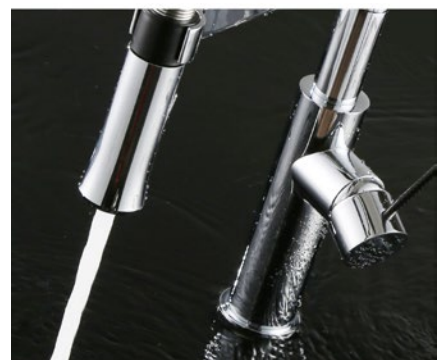

## COMBINATION SHOWER SET

Unika combination shower sets feature three function push button hand shower; button water inlet for easy use; 250mm shower head for better coverage; wider rail for elegant appearance.