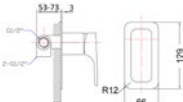

PSL3001
PSL3001-B