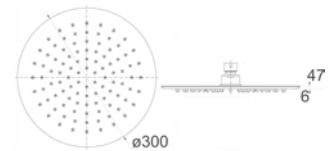

Product Type : Overhead Shower
Colour: Polished SS304
300mm Curved panel & flat back
Wels ,Star Rating: 3 (8.5L/Min)

SETO Overhead Shower
Chrome
HPA66-102