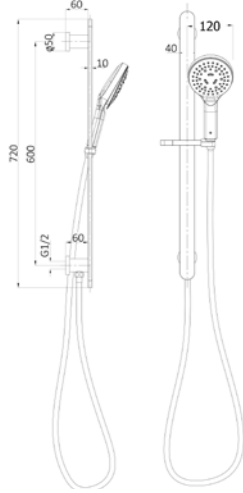

Product Type: Sliding Rail Shower
Colour: Chrome
WELS Star Rating: 4 (7.5L/min)

Kara Sliding Shower Rail
Chrome
HPA11-301

Product Type: Sliding Rail Shower
Colour: Chrome
WELS Star Rating: 4 (7.5L/min)