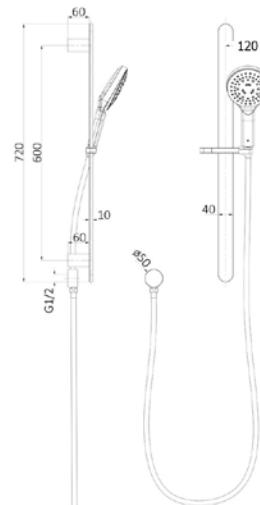

Product Type: Sliding Rail Shower  
Colour: Chrome  
WELS Star Rating: 4 (7.5L/min)

Seto Sliding Shower Rail with  
Integrated Water Inlet  
Chrome  
HPA66-301D

Product Type: Sliding Rail Shower  
Colour: Chrome  
WELS Star Rating: 4 (7.0L/min)

Seto Sliding Shower Rail  
Chrome  
HPA66-301

Product Type: Sliding Rail Shower  
Colour: Chrome  
WELS Star Rating: 4 (7.0L/min)

KARA & SETO SLIDING SHOWER - CHROME

**Kara Sliding Shower Rail with Integrated Water Inlet**  
**Matt Black**  
**HPA11-301D-B**