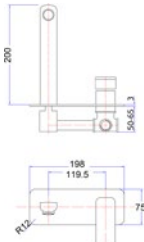

PSS3003SB
PSS3003SB-B

PSL3003
PSL3003-B