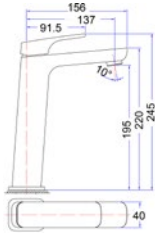

PSS3002SB
PSS3002SB-B

PSL2002
PSL2002-B