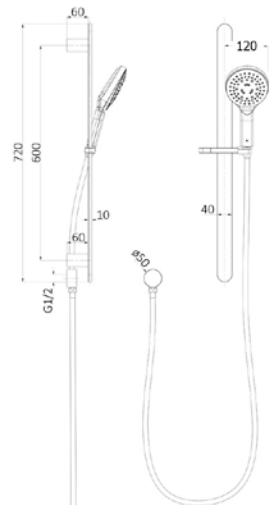

Product Type: Sliding Rail Shower
Colour: Matt Black
WELS Star Rating: 4 (7.5L/min)