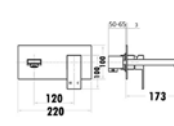

LINE DRAWING

SETO COLLECTION

VERONA XTRA COLLECTION