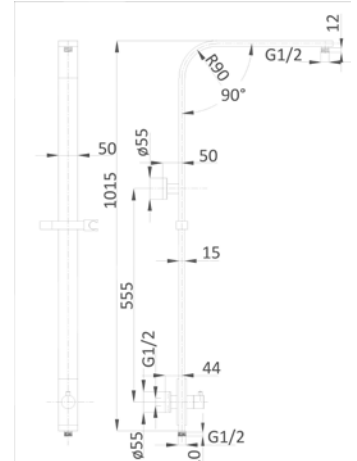

Product Type : Multifunction Shower Set
Colour: Chrome
Bottom water inlet for easy use
250mm Brass shower head for better coverage
3 Function push button hand shower
All components made by brass for product longevity
Wels ,Star Rating: 3 (8.5L/Min)

SETO Multifunction Shower Set
Chrome
HPA66-201