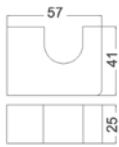

ACCESSORIES SETO COLLECTION

Seto Robe Hook
3809