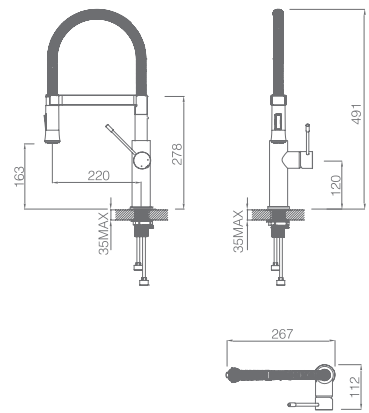

## COMBINATION SHOWER SET

Unika combination shower sets feature three function push button hand shower; button water inlet for easy use; 250mm shower head for better coverage; wider rail for elegant appearance.