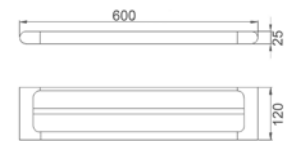

Kara Double Towel Rail
3604-600 (600mm)
3604-800 (800mm)