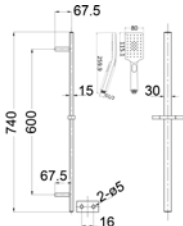

PSS3003SB
PSS3003SB-B