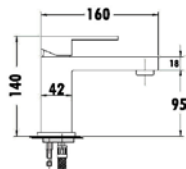

VERONA XTRA COLLECTION

PSS2004SB
PSS2004SB-B