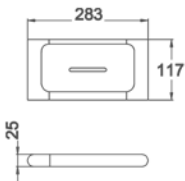

Kara Soap Basket
3605D