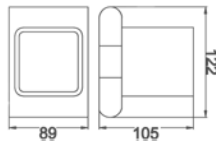

Kara Tumbler Holder
3606