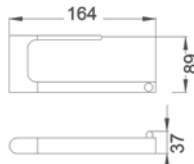

Kara Toilet Roll Holder
3607