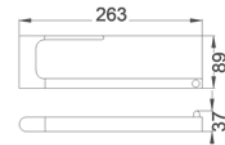

Kara Towel Holder
3608