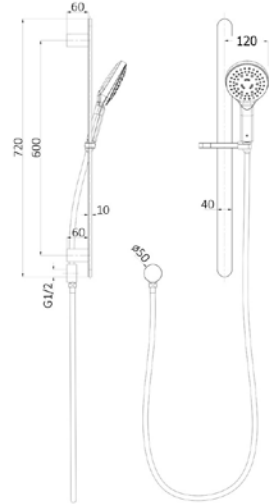

Product Type: Sliding Rail Shower
Colour: Matt Black
WELS Star Rating: 4 (7.5L/min)

Seto Sliding Shower Rail with Integrated Water Inlet
Matt Black
HPA66-301D-B