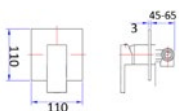

PSS3001SB
PSS3001SB-B