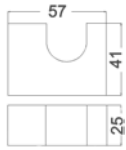

ACCESSORIES KARA COLLECTION

Kara Robe Hook
3609