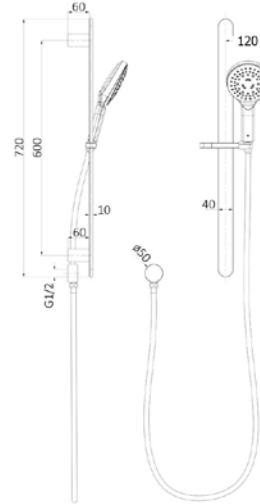

Seto Sliding Shower Rail with
Integrated Water Inlet
Chrome
HPA66-301D