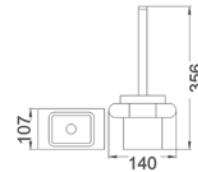

Kara Toilet Brush
3611