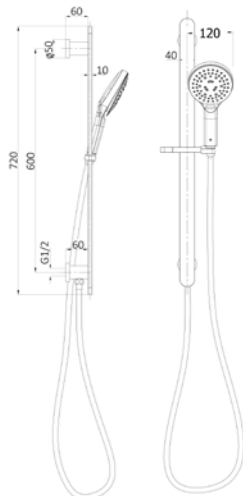

**SETO Multifunction Shower Set**  
 Chrome  
 HPA66-201

Product Type : Multifunction Shower Set  
 Colour: Chrome  
 Bottom water inlet for easy use  
 250mm Brass shower head for better coverage  
 3 Function push button hand shower  
 All components made by brass for product longevity  
 Wels ,Star Rating: 3 (9.0L/Min)

Kara Sliding Shower Rail with  
Integrated Water Inlet  
Chrome  
HPA11-301D

Product Type: Sliding Rail Shower  
Colour: Chrome  
WELS Star Rating: 4 (7.5L/min)

Kara Sliding Shower Rail  
Chrome  
HPA11-301

Product Type: Sliding Rail Shower  
Colour: Chrome  
WELS Star Rating: 4 (7.5L/min)

Seto Sliding Shower Rail with  
Integrated Water Inlet  
Chrome  
HPA66-301D

Product Type: Sliding Rail Shower  
Colour: Chrome  
WELS Star Rating: 4 (7.0L/min)