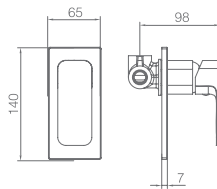

HYB 66-301
HYB 66-301CW
HYB 66-301MB
HYB 66-301MB-R