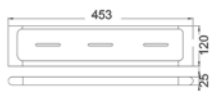

Kara Metal Shelf
3612