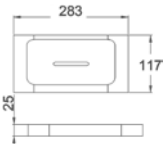

Seto Soap Basket
3805D