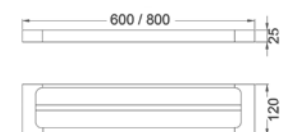

Seto Single Towel Rail  
3803-600 (600mm)  
3803-800 (800mm)

Seto Double Towel Rail  
3804-600 (600mm)  
3804-800 (800mm)