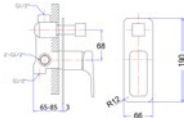

PSL3002
PSL3002-B