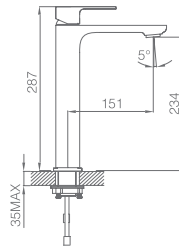

HYB 66-202
HYB 66-202CW
HYB 66-202MB
HYB 66-202MB-R