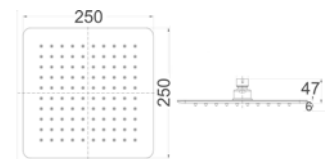

Product Type : Overhead Shower
Colour: Polished SS304
250mm Curved panel & flat back
Wels ,Star Rating: 3 (8.5L/Min)

SETO Overhead Shower
Chrome
HPA66-103