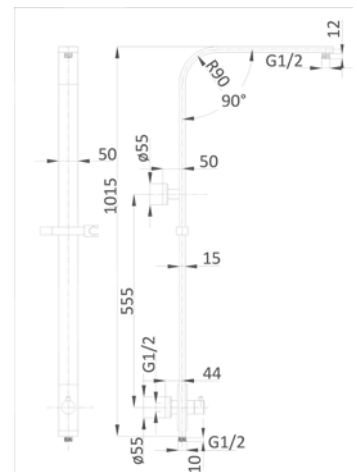

Product Type : Multifunction Shower Set
Colour: Chrome
Bottom water inlet for easy use
250mm Brass shower head for better coverage
3 Function push button hand shower
All components made by brass for product longevity
Wels ,Star Rating: 3 (9.0L/Min)