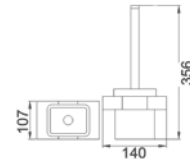

Seto Toilet Brush
3811