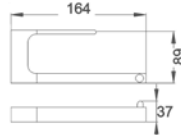

Seto Toilet Roll Holder
3807