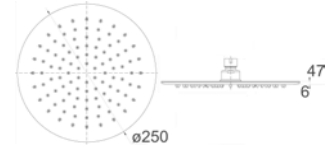

## SHOWER HEAD

Unika shower heads feature a 6mm perfect blend of round and square edges for a versatile look.

KARA Overhead Shower  
Chrome  
HPA11-102

Product Type : Overhead Shower  
Colour: Polished SS304  
250mm Curved panel & flat back  
Wels ,Star Rating: 3 (8.0L/Min)