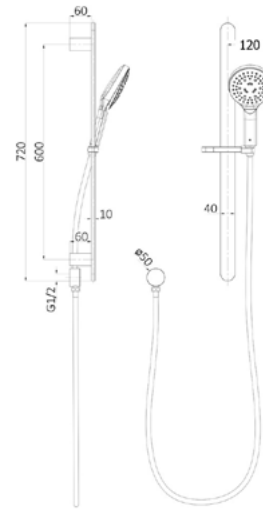

Product Type: Sliding Rail Shower
Colour: Chrome
WELS Star Rating: 4 (7.5L/min)

KARA Sliding Shower Rail with Integrated Water Inlet
Matt Black
HPA11-301D-B