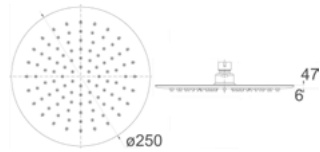

SHOWER HEAD

UNIKA shower heads feature a 6mm perfect blend of round and square edges for a versatile look.

KARA Overhead Shower
 Chrome
 HPA11-102

Product Type : Overhead Shower
 Colour: Polished SS304
 250mm Curved panel & flat back
 Wels ,Star Rating: 3 (8.0L/Min)