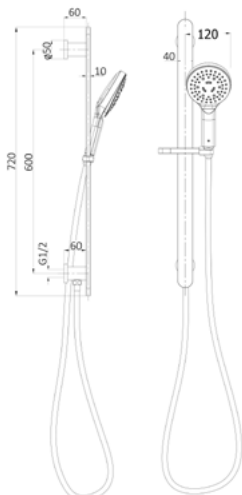

Product Type: Sliding Rail Shower
Colour: Matt Black
WELS Star Rating: 4 (7.5L/min)

KARA Sliding Shower Rail
Matt Black
HPA11-301-B

Product Type: Sliding Rail Shower
Colour: Matt Black
WELS Star Rating: 4 (7.5L/min)

SHOWER SETS (INDENT) - available by order SETO

Seto Sliding Shower Rail with Integrated Water Inlet
Chrome
HPA66-301D

Product Type: Sliding Rail Shower
Colour: Chrome
WELS Star Rating: 4 (7.0L/min)

Seto Sliding Shower Rail
Chrome
HPA66-301