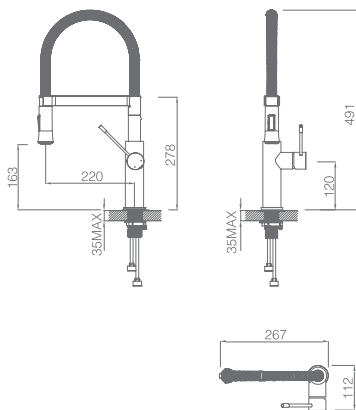

SCOTIA COLLECTION

SCOTIA Mixer
Chrome
HYB 99-101

Product Type: Sink Mixer
Colour: Chrome
Cartridge/Aerator: Kerox/Neoperl
WELS Star Rating: 5 (5.5L/min)