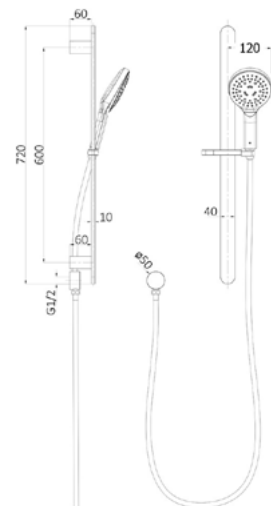

Product Type: Sliding Rail Shower
Colour: Matt Black
WELS Star Rating: 4 (7.5L/min)