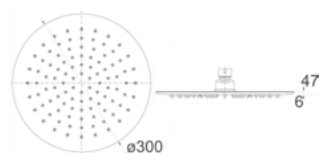

KARA Overhead Shower
Chrome
HPA11-103

Product Type : Overhead Shower
Colour: Polished SS304
300mm Curved panel & flat back
Wels ,Star Rating: 3 (8.5L/Min)

KARA Wall Mixer with Diverter
Matt Black/Rose Gold
HYB 11-501MB-R