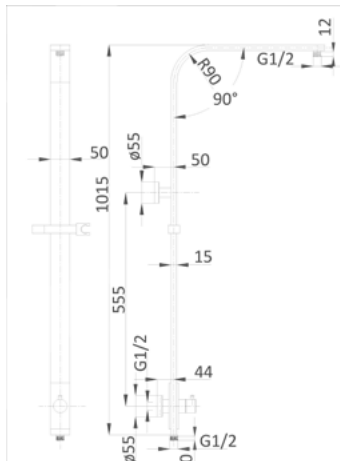

Product Type : Multifunction Shower Set
 Colour: Chrome
 Bottom water inlet for easy use
 250mm Brass shower head for better coverage
 3 Function push button hand shower
 All components made by brass for product longevity
 Wels ,Star Rating: 3 (8.5L/Min)