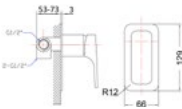

PSL3001
PSL3001-B