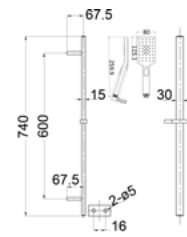

PSS3003SB
PSL3003SB-B