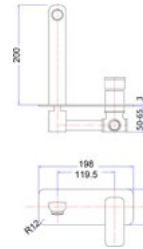

PSL3003
PSL3003-B