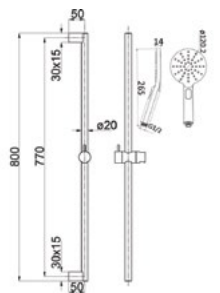

Gunmetal
PSH036-GM

*CORA showers match our HALLI and CORA Tap ranges.