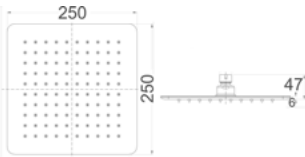

SHOWER HEAD

UNIKA shower heads feature a 6mm perfect blend of round and square edges for a versatile look.

KARA Overhead Shower
 Chrome
 HPA11-102

Product Type : Overhead Shower
 Colour: Polished SS304
 250mm Curved panel & flat back
 Wels ,Star Rating: 3 (8.0L/Min)