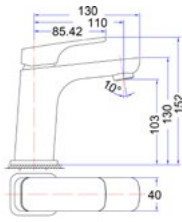

LINE DRAWING

MODENA XTRA COLLECTION

PSL2001
PSL2001-B