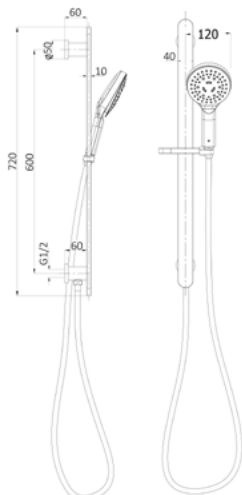

SHOWER SETS (INDENT) - available by order SETO

Seto Sliding Shower Rail with Integrated Water Inlet
Chrome
HPA66-301D

Product Type: Sliding Rail Shower
Colour: Chrome
WELS Star Rating: 4 (7.0L/min)

Seto Sliding Shower Rail
Chrome
HPA66-301

Product Type: Sliding Rail Shower
Colour: Chrome
WELS Star Rating: 4 (7.0L/min)

Seto Sliding Shower Rail with Integrated Water Inlet
Matt Black
HPA66-301D-B

Product Type: Sliding Rail Shower
Colour: Matt Black
WELS Star Rating: 4 (7.5L/min)