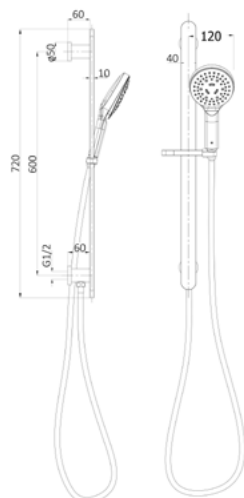

Product Type: Sliding Rail Shower
Colour: Matt Black
WELS Star Rating: 4 (7.5L/min)

KARA Sliding Shower Rail
Matt Black
HPA11-301-B