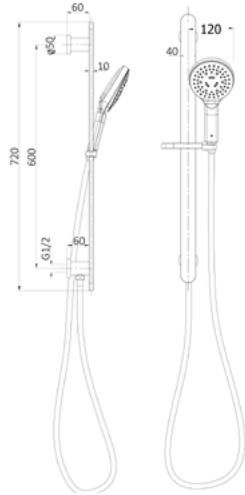

Product Type: Sliding Rail Shower
Colour: Chrome
WELS Star Rating: 4 (7.5L/min)

KARA Sliding Shower Rail
Chrome
HPA11-301