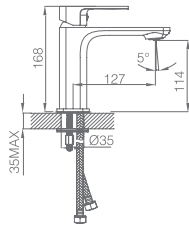

LINE DRAWING

SETO COLLECTION

HYB 66-201
HYB 66-201CW
HYB 66-201MB
HYB 66-201MB-R