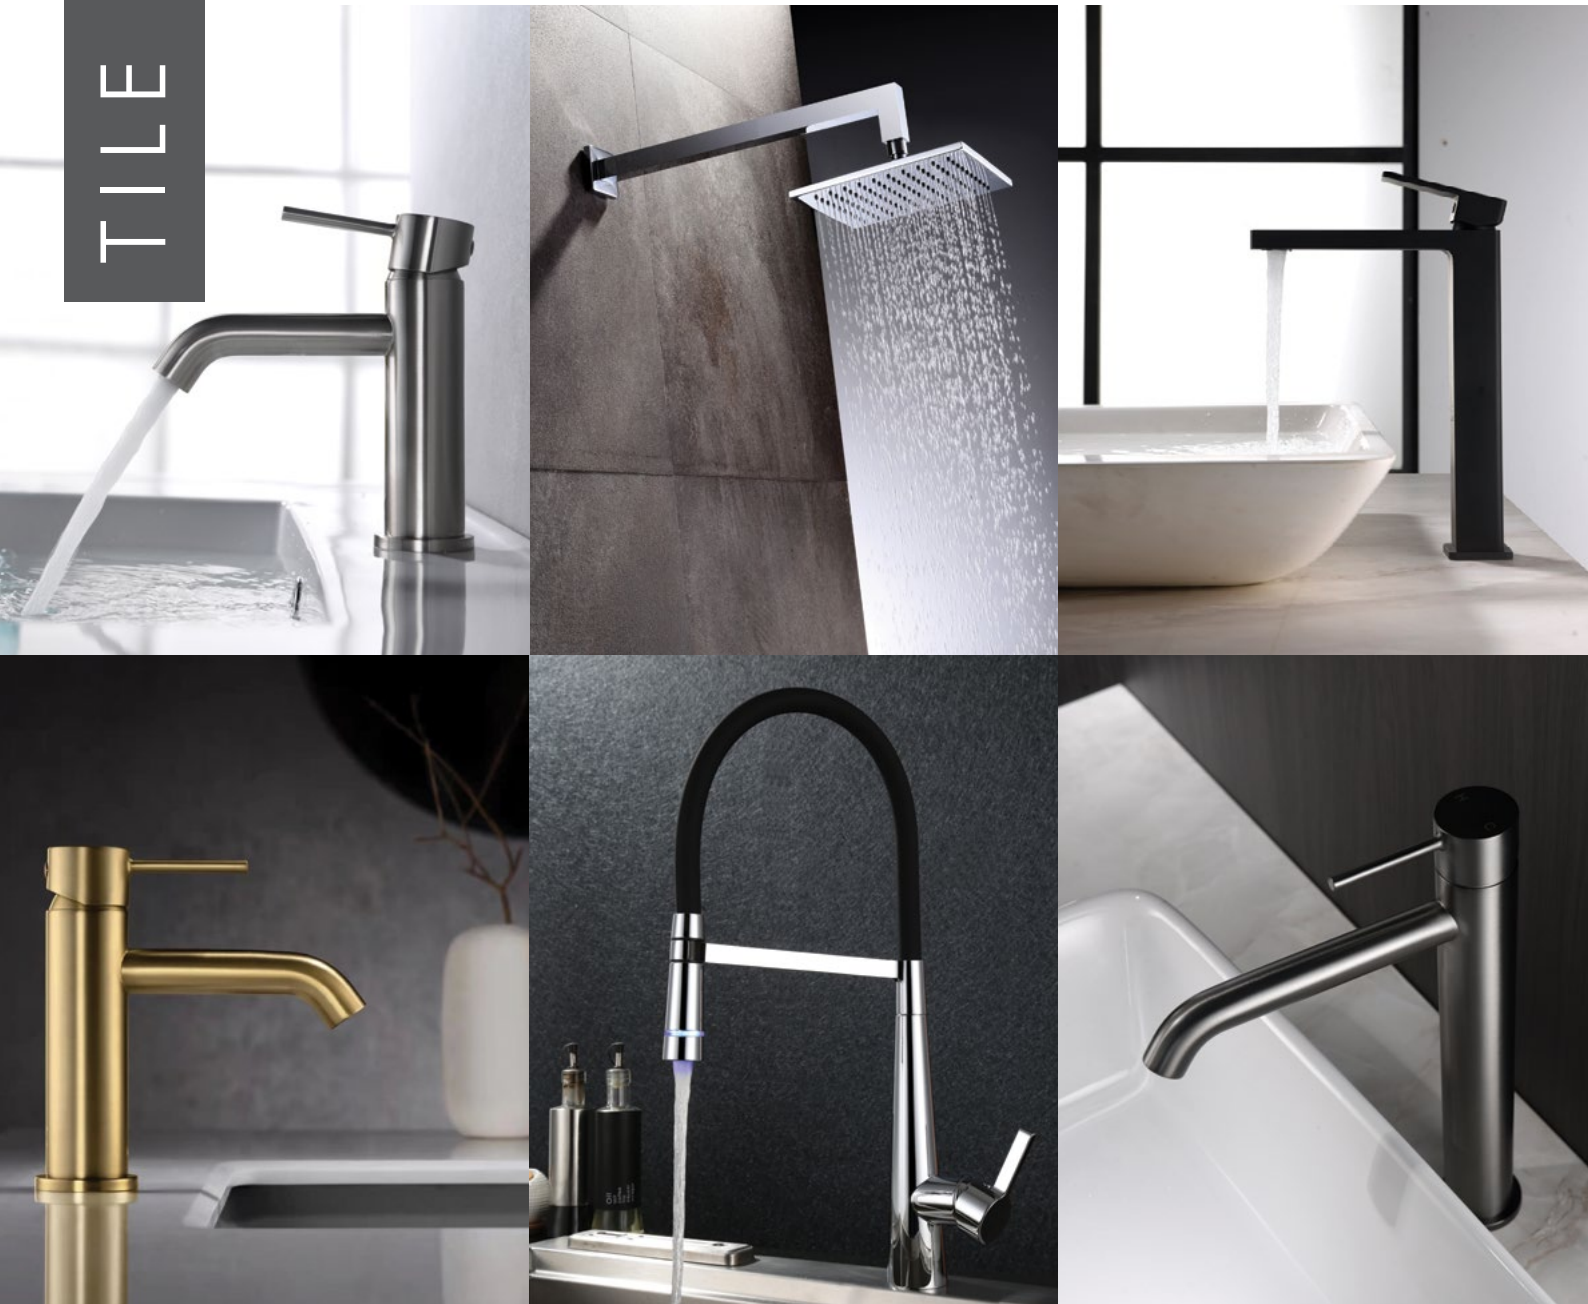

TILE WAREHOUSE

unika TAPWARE

LIVING WITH TILE WAREHOUSE

TAPWARE • SHOWER • BATHROOM ACCESSORIES

UNIKA

Backed by world class engineering and latest European design, UNIKA bathroomware commits to quality, style and affordability. With more than 16 years local industry expertise, nationwide service and retailer distribution network, we pride ourselves on exceeding customer expectation.

QUALITY

UNIKA mixer uses the best quality and hard ceramic cartridge made out of advanced ceramic alloy in an enclosed environment with special lubricating coating protection. It's hardness and smoothness maintain a consistent performance after 500,000 usages. The thick and uniform plating produce a superior smooth mirror effect and lasting shining finish to UNIKA chrome collections.