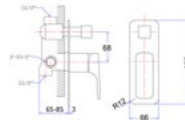

PSL3002
PSL3002-B