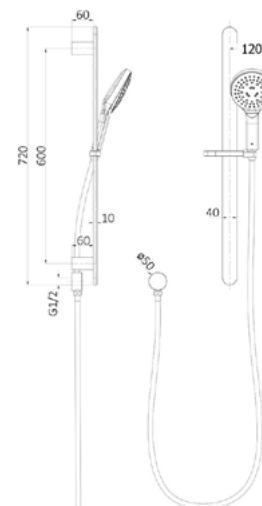

SHOWER SETS (INDENT) - available by order SETO

Seto Sliding Shower Rail with Integrated Water Inlet
Chrome
HPA66-301D

Product Type: Sliding Rail Shower
Colour: Chrome
WELS Star Rating: 4 (7.0L/min)

Seto Sliding Shower Rail
Chrome
HPA66-301

Product Type: Sliding Rail Shower
Colour: Chrome
WELS Star Rating: 4 (7.0L/min)

Seto Sliding Shower Rail with Integrated Water Inlet
Matt Black
HPA66-301D-B

Product Type: Sliding Rail Shower
Colour: Matt Black
WELS Star Rating: 4 (7.5L/min)

Seto Sliding Shower Rail
Matt Black
HPA66-301-B

Product Type: Sliding Rail Shower
Colour: Matt Black
WELS Star Rating: 4 (7.5L/min)

SETO Overhead Shower
Chrome
HPA66-103

Product Type: Overhead Shower
Colour: Polished SS304
300mm Curved panel & flat back
Wels ,Star Rating: 4 (7.5L/Min)