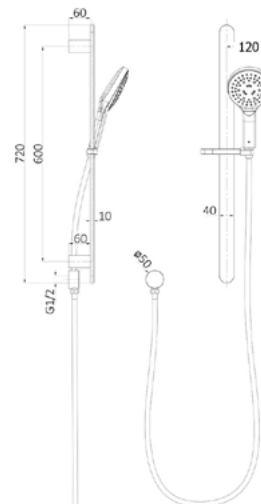

SHOWER SETS (INDENT) - available by order SETO

Seto Sliding Shower Rail with Integrated Water Inlet
Chrome
HPA66-301D

Product Type: Sliding Rail Shower
Colour: Chrome
WELS Star Rating: 4 (7.0L/min)

Seto Sliding Shower Rail
Chrome
HPA66-301

Product Type: Sliding Rail Shower
Colour: Chrome
WELS Star Rating: 4 (7.0L/min)

Seto Sliding Shower Rail with Integrated Water Inlet
Matt Black
HPA66-301D-B

Product Type: Sliding Rail Shower
Colour: Matt Black
WELS Star Rating: 4 (7.5L/min)