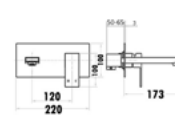

PSS3003SB
PSS3003SB-B