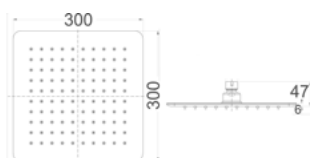

SETO Overhead Shower
Chrome
HPA66-103

Product Type: Overhead Shower
Colour: Polished SS304
300mm Curved panel & flat back
Wels ,Star Rating: 4 (7.5L/Min)